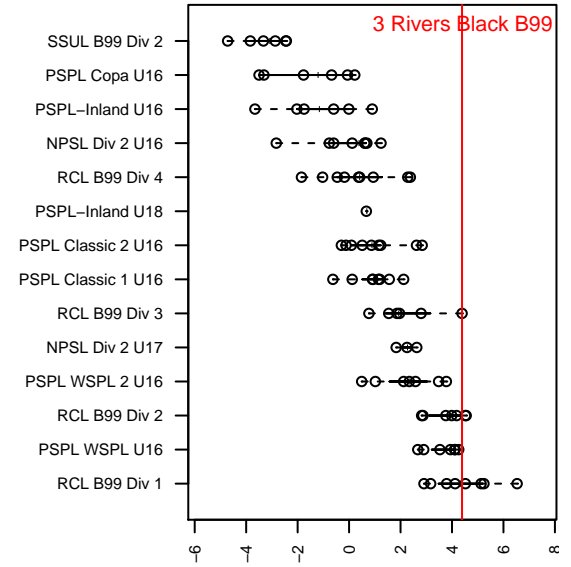

### 3 Rivers Black B99

3 Rivers SC  
 Pasco, WA  
 B99 total strength=1688  
 attack=29.47 defense=16.02  
 fall league = RCL B99 Div 3  
 notes= RCL A; Enriquez 2013, Kahambe  
 2014

alt names used:  
 3RSC B99 Black  
 3 Rivers B99 Black  
 3RSC B99 A  
 3-Rivers SC B99 Black  
 3-RIVERS SC B99 BLACK  
 3RSC B99 A

**attack and defense variance (black dot)  
relative to other teams  
and top 10 in region**

**attack and defense rating  
relative to others at age  
and all opponents in last 13 months**

**Performance relative to 13 month average**