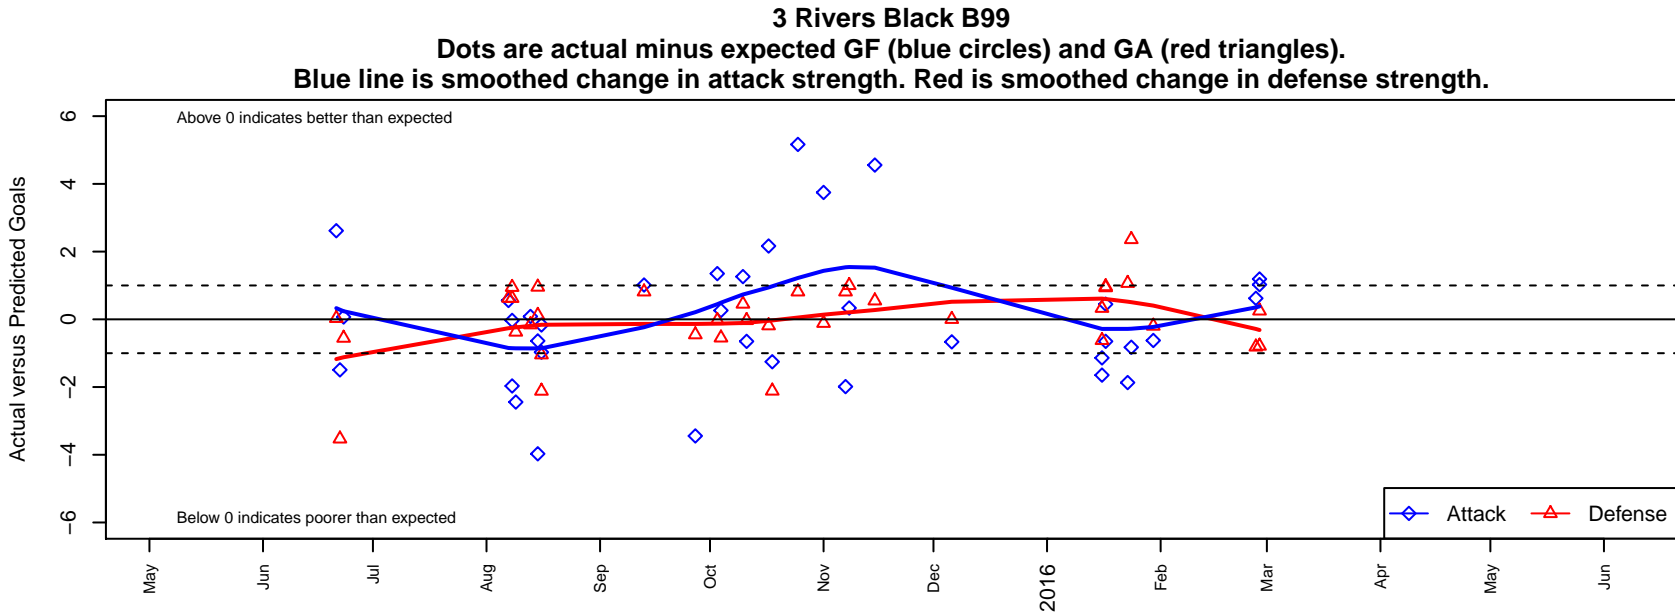

### 3 Rivers Black B99

3 Rivers SC  
 Pasco, WA  
 B99 total strength=1688  
 attack=29.47 defense=16.02  
 fall league = RCL B99 Div 3  
 notes= RCL A; Enriquez 2013, Kahambe  
 2014

alt names used:  
 3RSC B99 Black  
 3 Rivers B99 Black  
 3RSC B99 A  
 3-Rivers SC B99 Black  
 3-RIVERS SC B99 BLACK  
 3RSC B99 A

**attack and defense variance (black dot)  
relative to other teams  
and top 10 in region**

**attack and defense rating  
relative to others at age  
and all opponents in last 13 months**

**Performance relative to 13 month average**