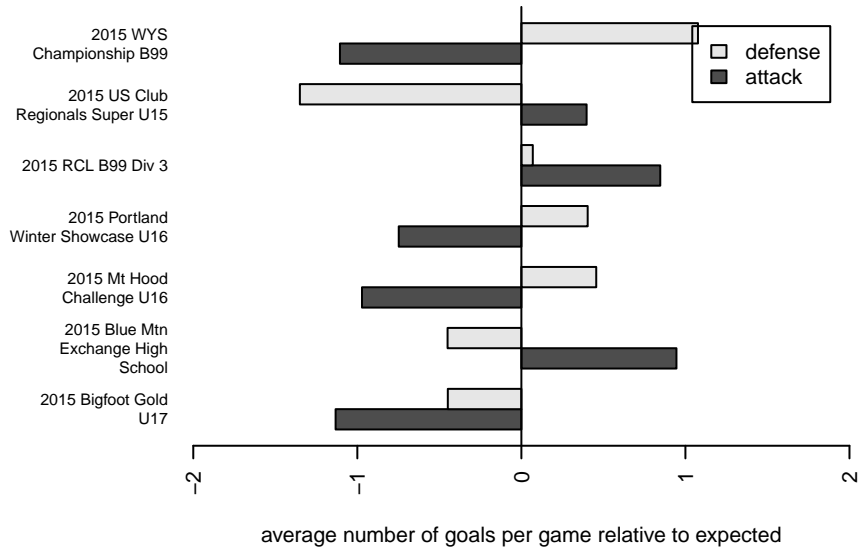

### 3 Rivers Black B99

3 Rivers SC  
 Pasco, WA  
 B99 total strength=1688  
 attack=29.47 defense=16.02  
 fall league = RCL B99 Div 3  
 notes= RCL A; Enriquez 2013, Kahambe  
 2014

alt names used:  
 3RSC B99 Black  
 3 Rivers B99 Black  
 3RSC B99 A  
 3-Rivers SC B99 Black  
 3-RIVERS SC B99 BLACK  
 3RSC B99 A

Venues played:  
 2015 US Club Regionals Super U15  
 2015 Mt Hood Challenge U16  
 2015 Bigfoot Gold U17  
 2015 RCL B99 Div 3  
 2015 Portland Winter Showcase U16  
 2015 WYS Championship B99  
 2015 Blue Mtn Exchange High School

**attack and defense variance (black dot)  
relative to other teams  
and top 10 in region**

**attack and defense rating  
relative to others at age  
and all opponents in last 13 months**

**Performance relative to 13 month average**